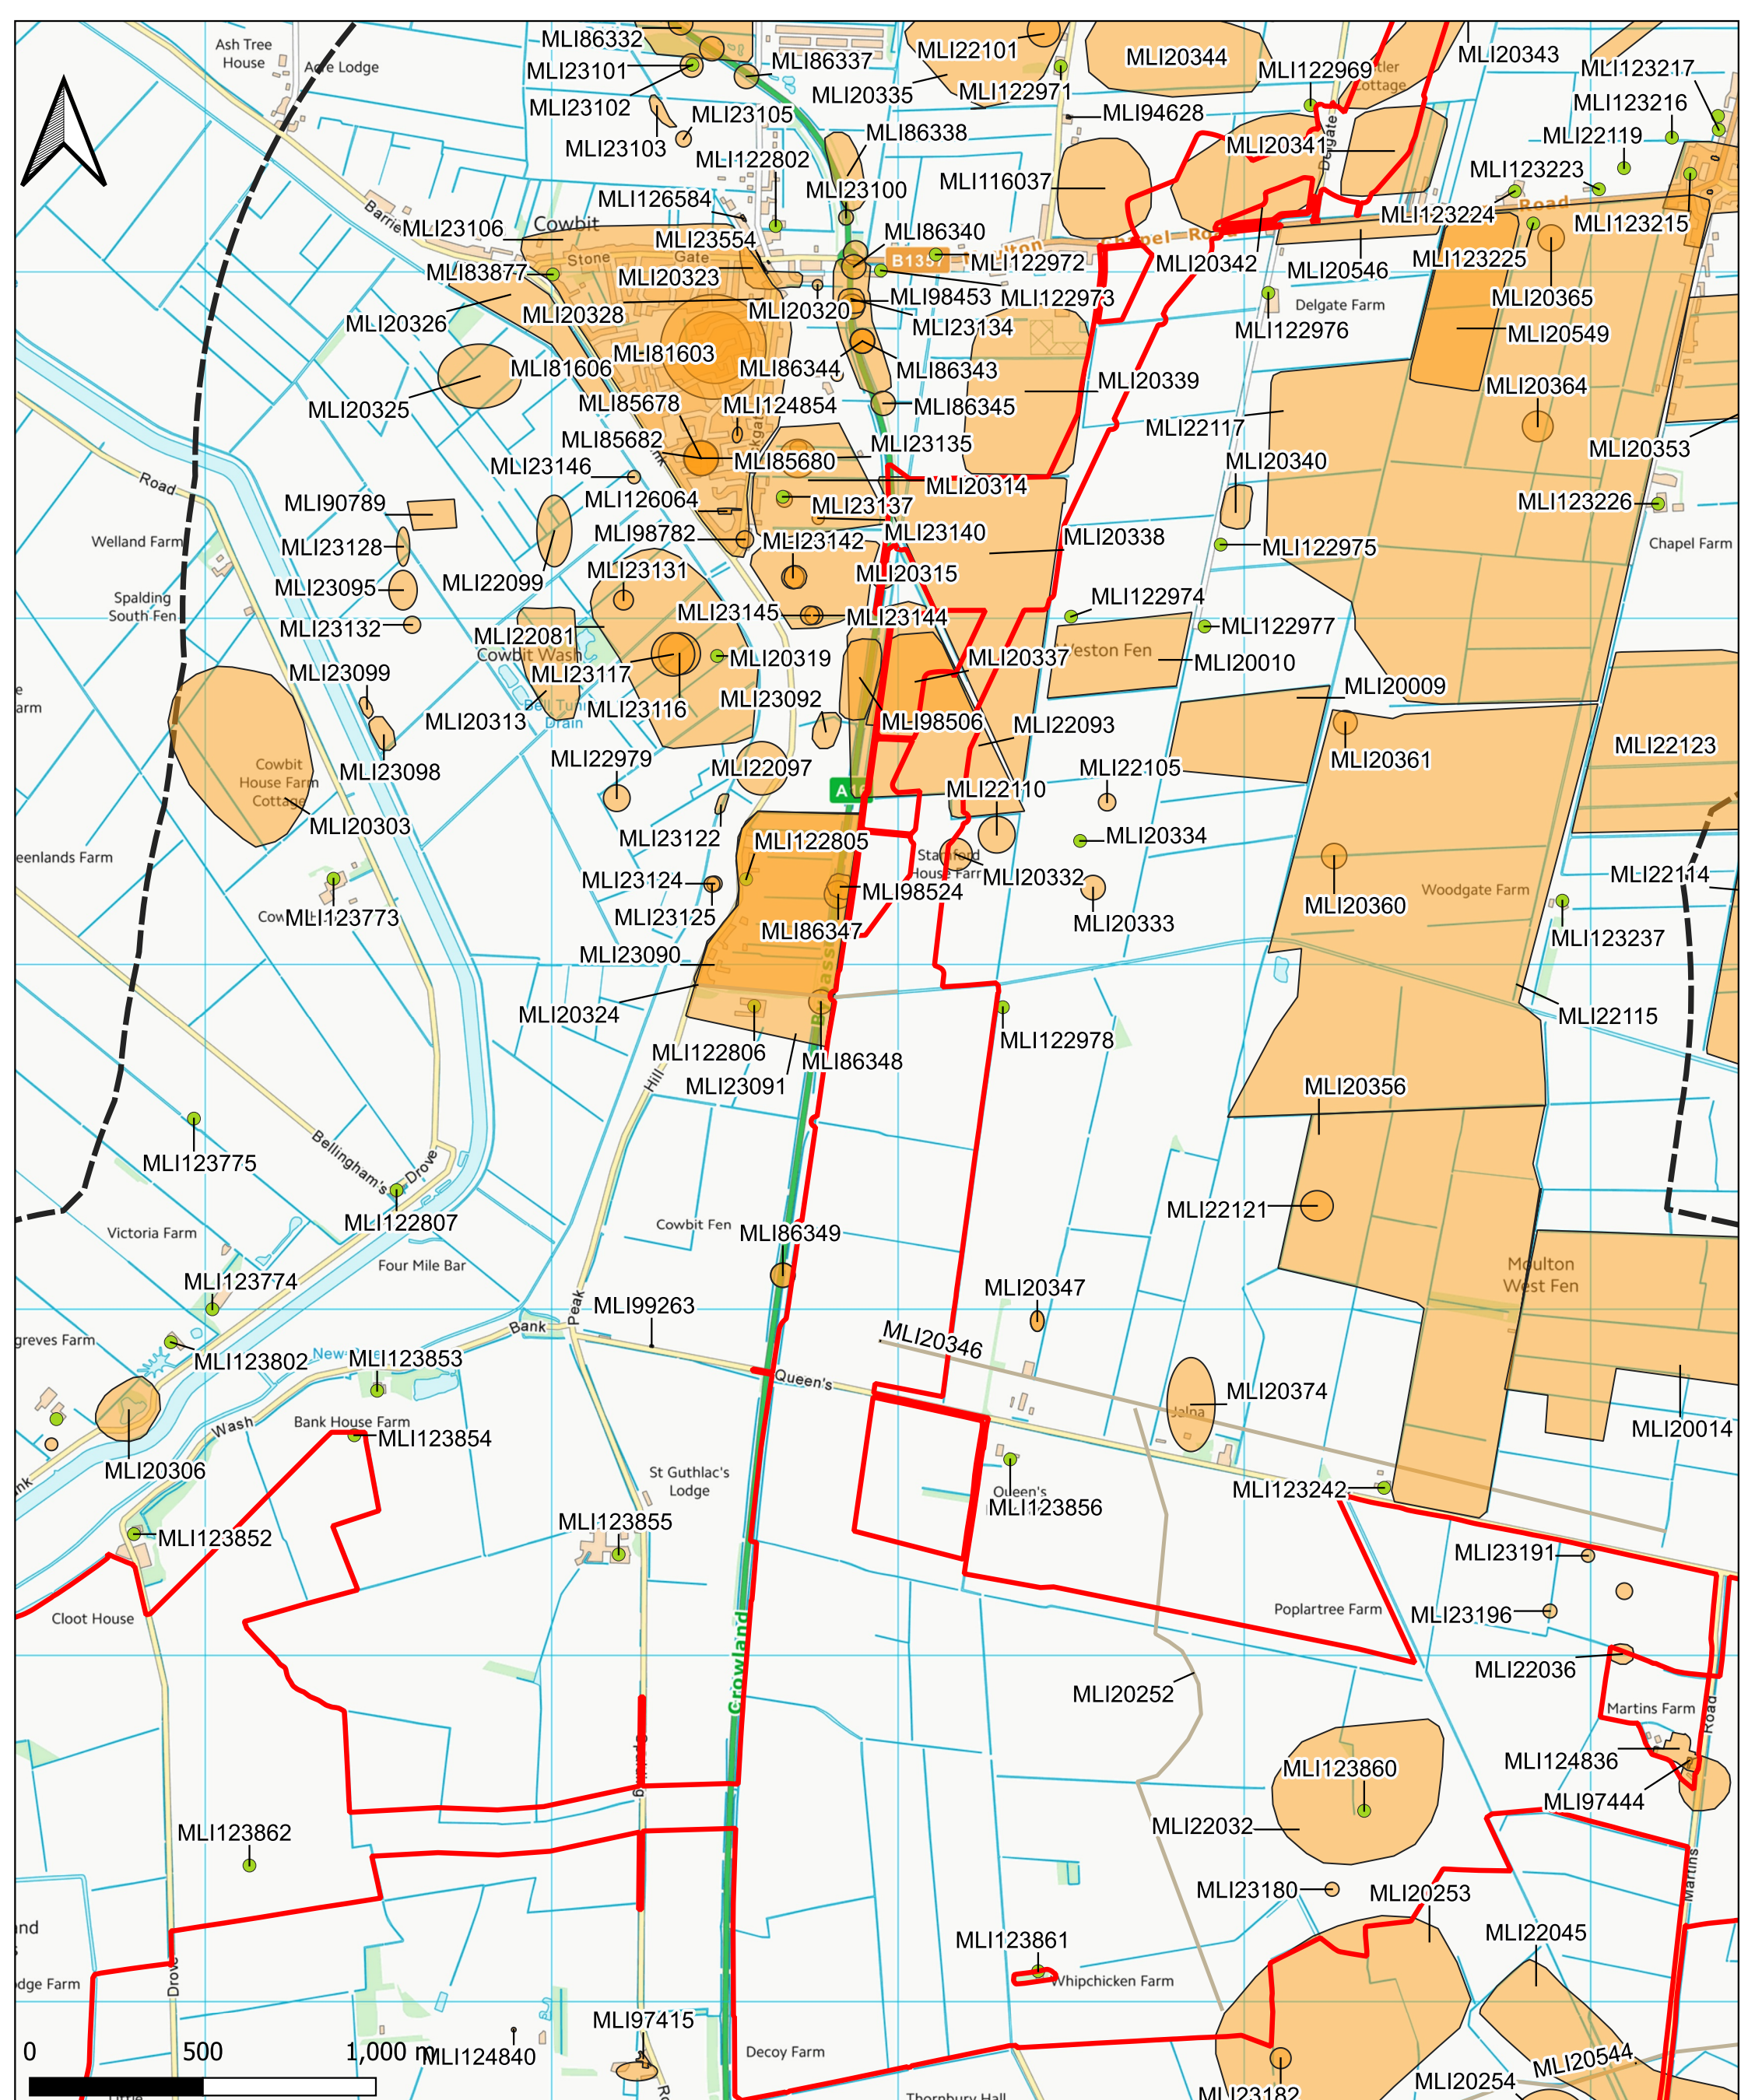

March 2026

Project Title Meridian Solar Farm			
Map Title Environmental Statement Figure 8-4a: Non-Designated Heritage Assets Grid Connection Route			
Scale 1:17000	Version 0	Drawn PM	Reviewed FL

**Legend**

- Order Limits
- Study Area (1 & 2km)
- Monument Points
- Monument Lines
- Monument Polygons

Date: 20/03/2026

Copyright:  
Contains OS data © Crown Copyright and  
database right 2025 Contains data from  
OS Zoomstack

Project Title Meridian Solar Farm			
Map Title Environmental Statement Figure 8-4b: Non-Designated Heritage Assets Grid Connection Route			
Scale 1:20000	Version 0	Drawn PM	Reviewed FL

Legend	
	Order Limits
	Study Area (1 & 2km)
	Monument Points
	Monument Lines
	Monument Polygons

**Legend**

- Order Limits
- Study Area (1 & 2km)
- Monument Points
- Monument Lines
- Monument Polygons

Date: 20/03/2026

Copyright:  
Contains OS data © Crown Copyright and  
database right 2025 Contains data from  
OS Zoomstack