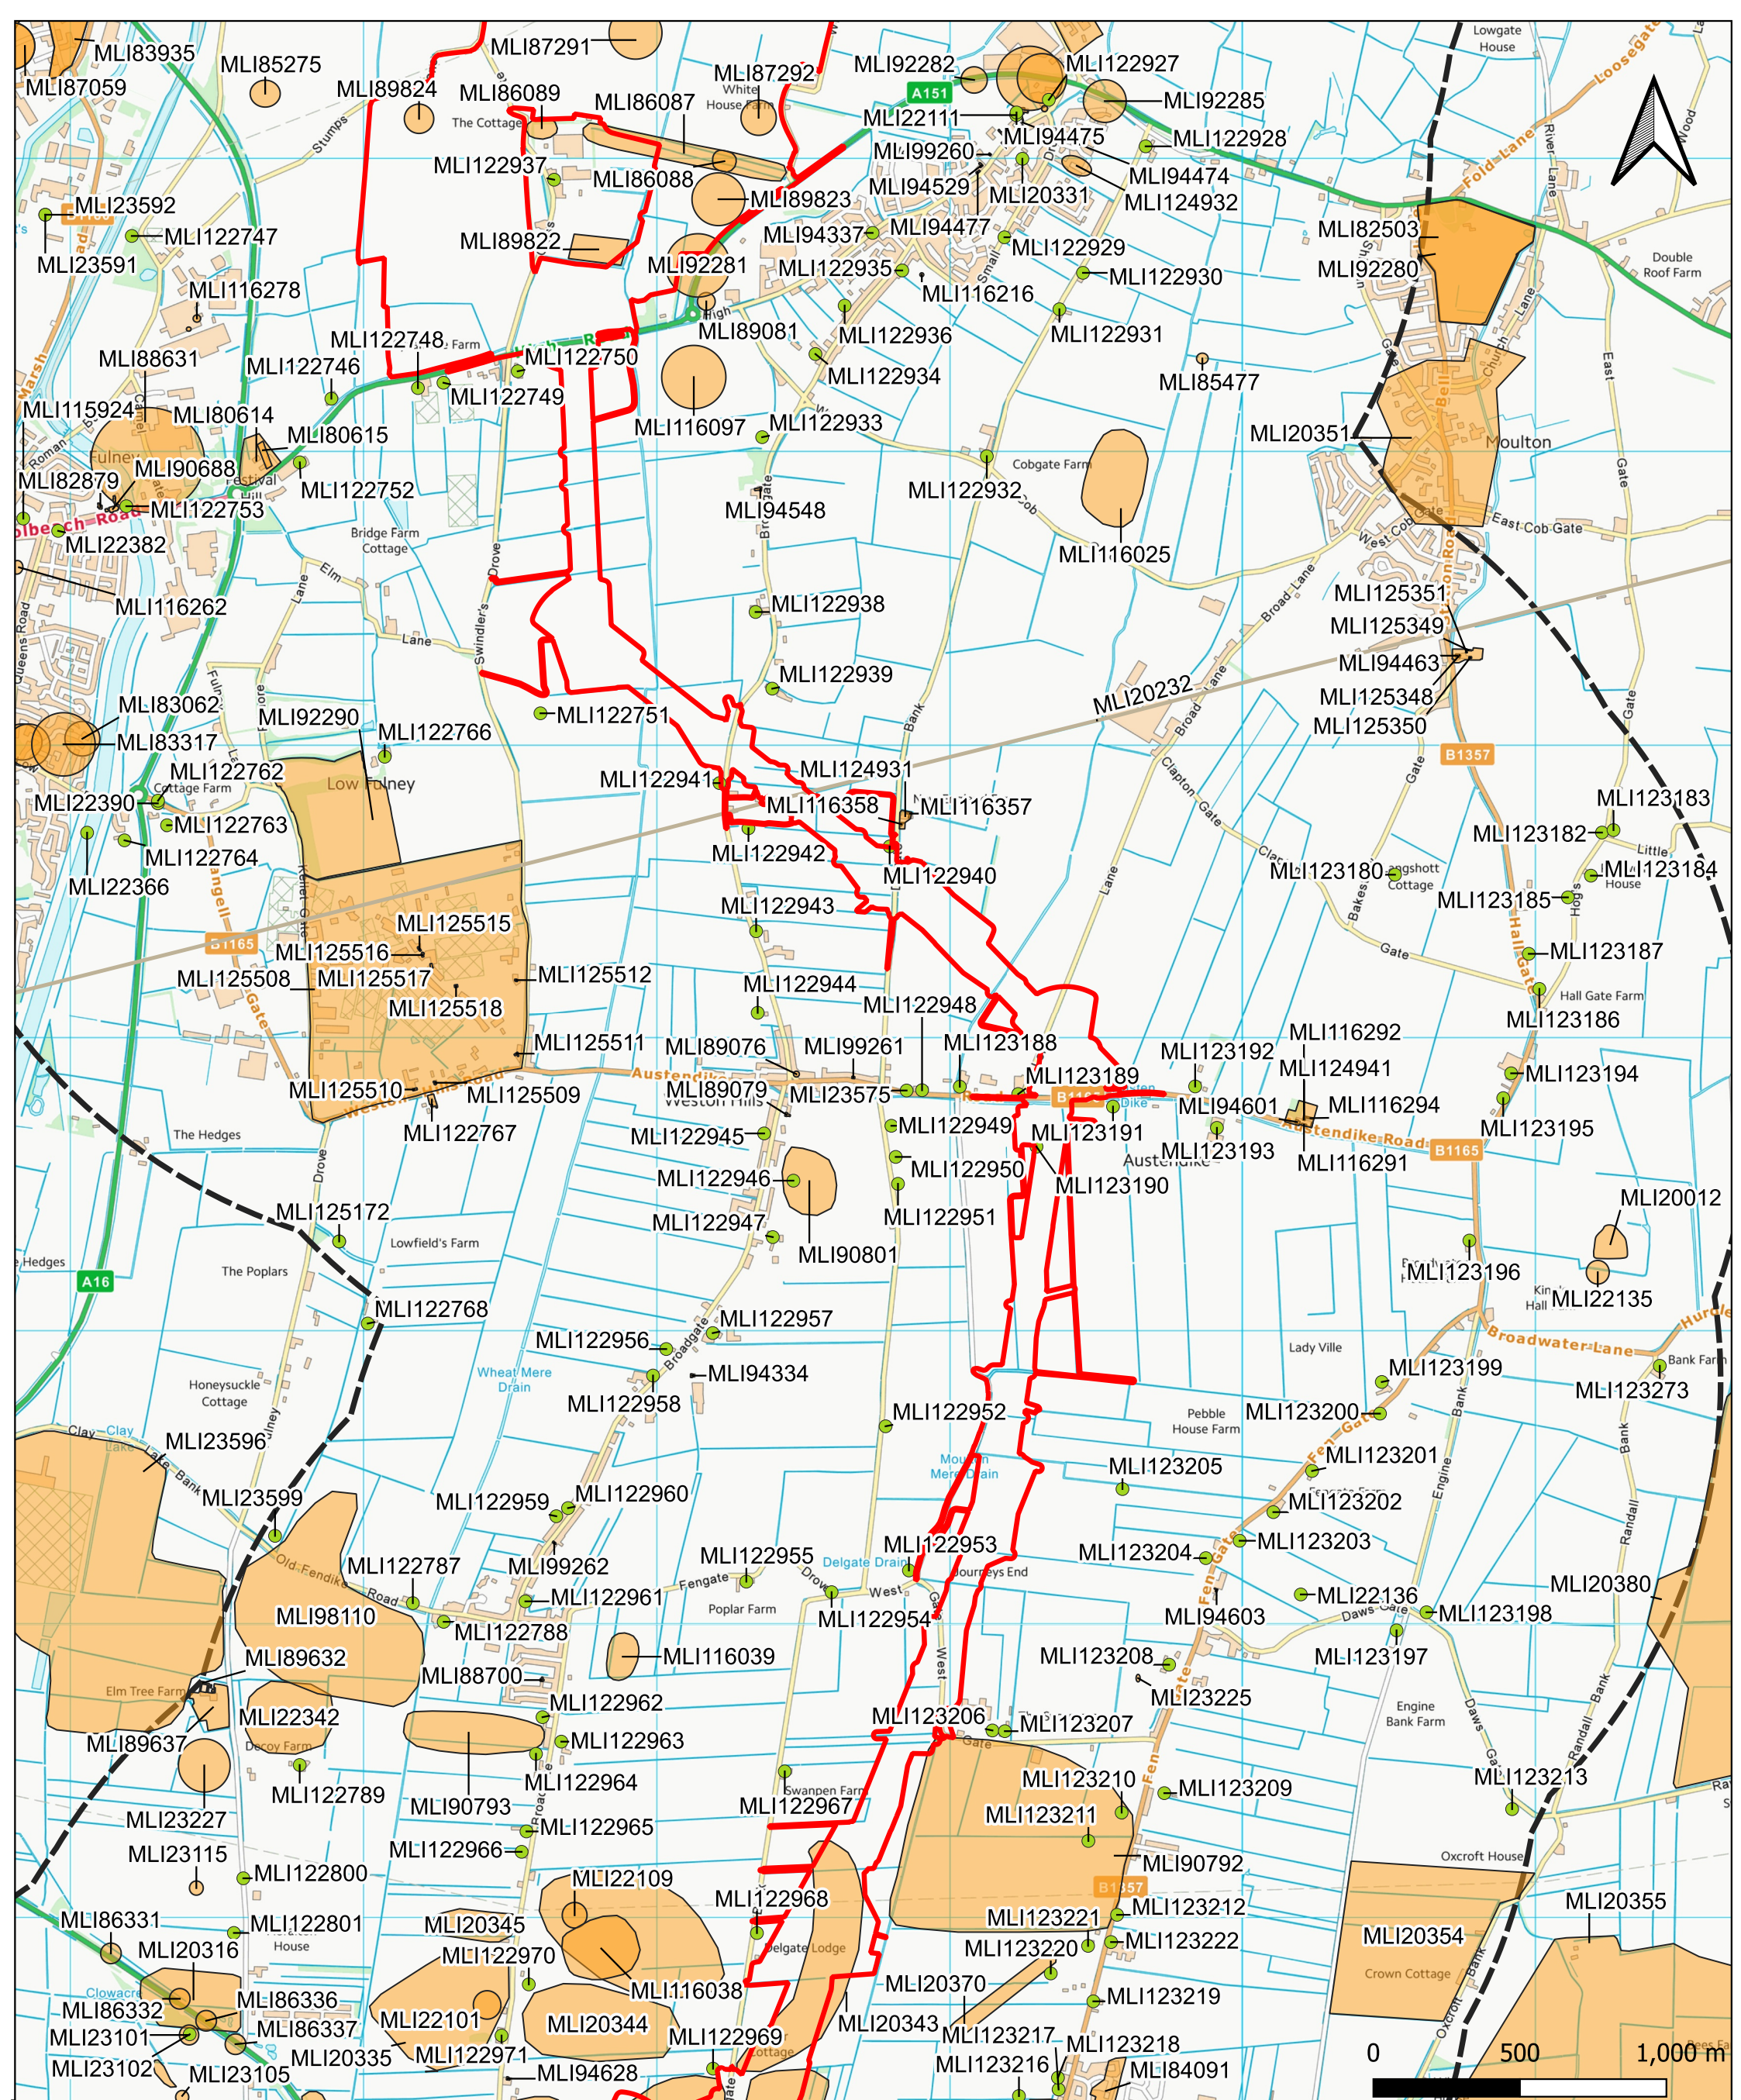

March 2026

Project Title Meridian Solar Farm			
Map Title Environmental Statement Figure 8-4a: Non-Designated Heritage Assets Grid Connection Route			
Scale 1:17000	Version 0	Drawn PM	Reviewed FL

**Legend**

- Order Limits
- Study Area (1 & 2km)
- Monument Points
- Monument Lines
- Monument Polygons

Date: 20/03/2026

Copyright:  
Contains OS data © Crown Copyright and  
database right 2025 Contains data from  
OS Zoomstack

Project Title Meridian Solar Farm			
Map Title Environmental Statement Figure 8-4b: Non-Designated Heritage Assets Grid Connection Route			
Scale 1:20000	Version 0	Drawn PM	Reviewed FL

Legend	
	Order Limits
	Study Area (1 & 2km)
	Monument Points
	Monument Lines
	Monument Polygons

**Legend**

- Order Limits
- Study Area (1 & 2km)
- Monument Points
- Monument Lines
- Monument Polygons

Date: 20/03/2026

Copyright:  
Contains OS data © Crown Copyright and  
database right 2025 Contains data from  
OS Zoomstack